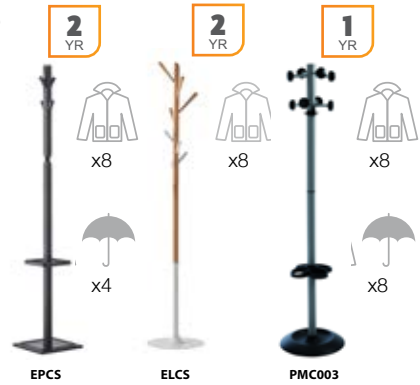

CODE	W	D	H	PRICE
EPCS	320	320	1750	£70.00
ELCS	355	355	1750	£73.00
PMC003	450	450	1730	£59.00

FROM
£59.00